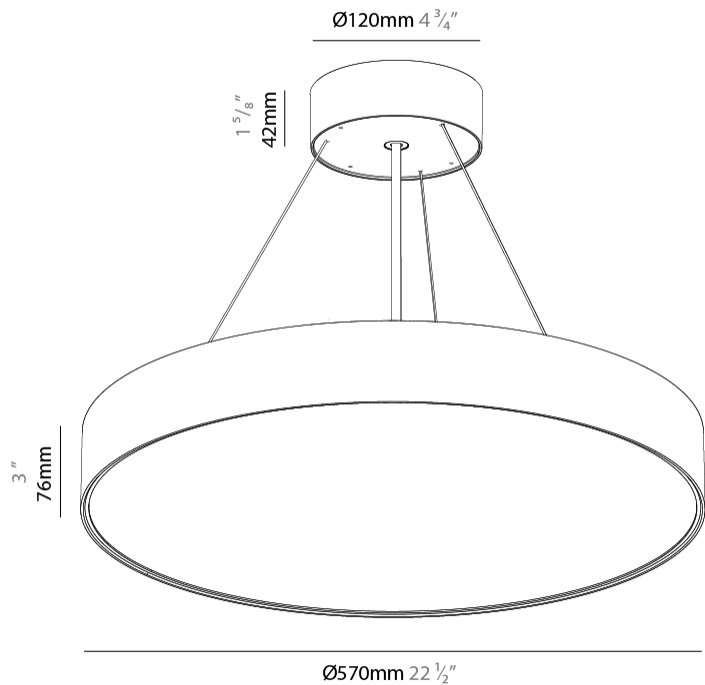

1. To build a product code in our configurator select the specify button on the base model # product page
2. To build a manual product code on this datasheet choose from the options listed below in blue font and add the suffix to the base model #

GENERAL

Series: Sign EVO
Partner: Prolicht
Division: Architectural
Installation: Suspension
Product Type: Pendant
Mounting Location: Ceiling
Light Distribution: Direct

PHYSICAL

Shape: Round
Diameter (mm): 570
Diameter (in): 22 7/16
Height (mm): 82
Height (in): 3 1/4
Weight (kg): 6.5
Diffuser: PMMA - Opal / Microprism / Clear Microprism
Fixture Finish: SSR / BKV / CWI / CRY / HAB / UFT / ITA / RUA / FTG / MYG / LOD / PUS / FRO / FUP / KIA / POP / BLS / SPG / MEY / GOH / CHC / COM / ABZ / JAG / OBR / MOS / ROR
Fixture Material: PMMA / Extruded Aluminum / Steel
Cable Details: 2000mm or 6000mm Transparent Cable

ELECTRICAL

Lamp Type: LED (Zhaga Standard)
Input Wattage (W): 20.6
Total Output Wattage (W): 19.1
Dimming: Non-Dimmable
Driver Included: Yes
Driver Location: Integrated
Driver Type: Constant Current - Universal
Driver Class: Class 2
Input Voltage (V): 120

LED

Color Temperature (*K): 2700 / 3000 / 3500 / 4000
Max. Delivered Lumen (lm): Max 3302
Nominal Lumen (lm): Mxa 3763
CRI: >90 CRI
Lamp Life (hrs): 50000

OPTICAL

RATINGS AND CERTIFICATIONS

Certified By: Certified for North American Standards
IP rating: IP40
Glare Rating: ≤ 19