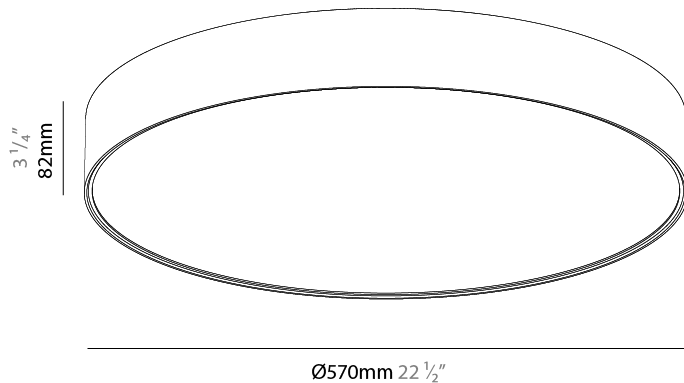

A3D406-HE-

base number   Color   Finishes   Finishes   Diffuser
Temperature   (Diamond)   (Triangle)   Options

1. To build a product code in our configurator select the specify button on the base model # product page
2. To build a manual product code on this datasheet choose from the options listed below in blue font and add the suffix to the base model #

GENERAL

Series: Sign EVO
Partner: Prolicht
Division: Architectural
Installation: Surface
Product Type: Ceiling Surface
Mounting Location: Ceiling
Light Distribution: Direct

PHYSICAL

Shape: Round
Diameter (mm): 570
Diameter (in): 22 7/16
Height (mm): 82
Height (in): 3 1/4
Weight (kg): 6.5
Diffuser: [PMMA - Opal](#) / [Microprism](#) / [Clear Microprism](#)
Fixture Finish: [SSR / BKV / CWI / CRY / HAB / UFT / ITA / RUA / FTG / MYG / LOD / PUS / FRO / FUP / KIA / POP / BLS / SPG / MEY / GOH / CHC / COM / ABZ / JAG / OBR / MOS / ROR](#)
Fixture Material: [PMMA](#) / [Extruded Aluminum](#) / [Steel](#)

ELECTRICAL

Lamp Type: LED (Zhaga Standard)
Input Wattage (W): 20.6
Total Output Wattage (W): 19.1
Dimming: Non-Dimmable
Driver Included: Yes
Driver Location: Integrated
Driver Type: Constant Current - Universal
Driver Class: Class 2
Input Voltage (V): 120

LED

Color Temperature (°K): [2700](#) / [3000](#) / [3500](#) / [4000](#)
Max. Delivered Lumen (lm): Max 3302
Nominal Lumen (lm): Mxa 3763
CRI: >90 CRI
Lamp Life (hrs): 50000

OPTICAL

RATINGS AND CERTIFICATIONS

Certified By: Certified for North American Standards
IP rating: IP40
Glare Rating: ≤ 19